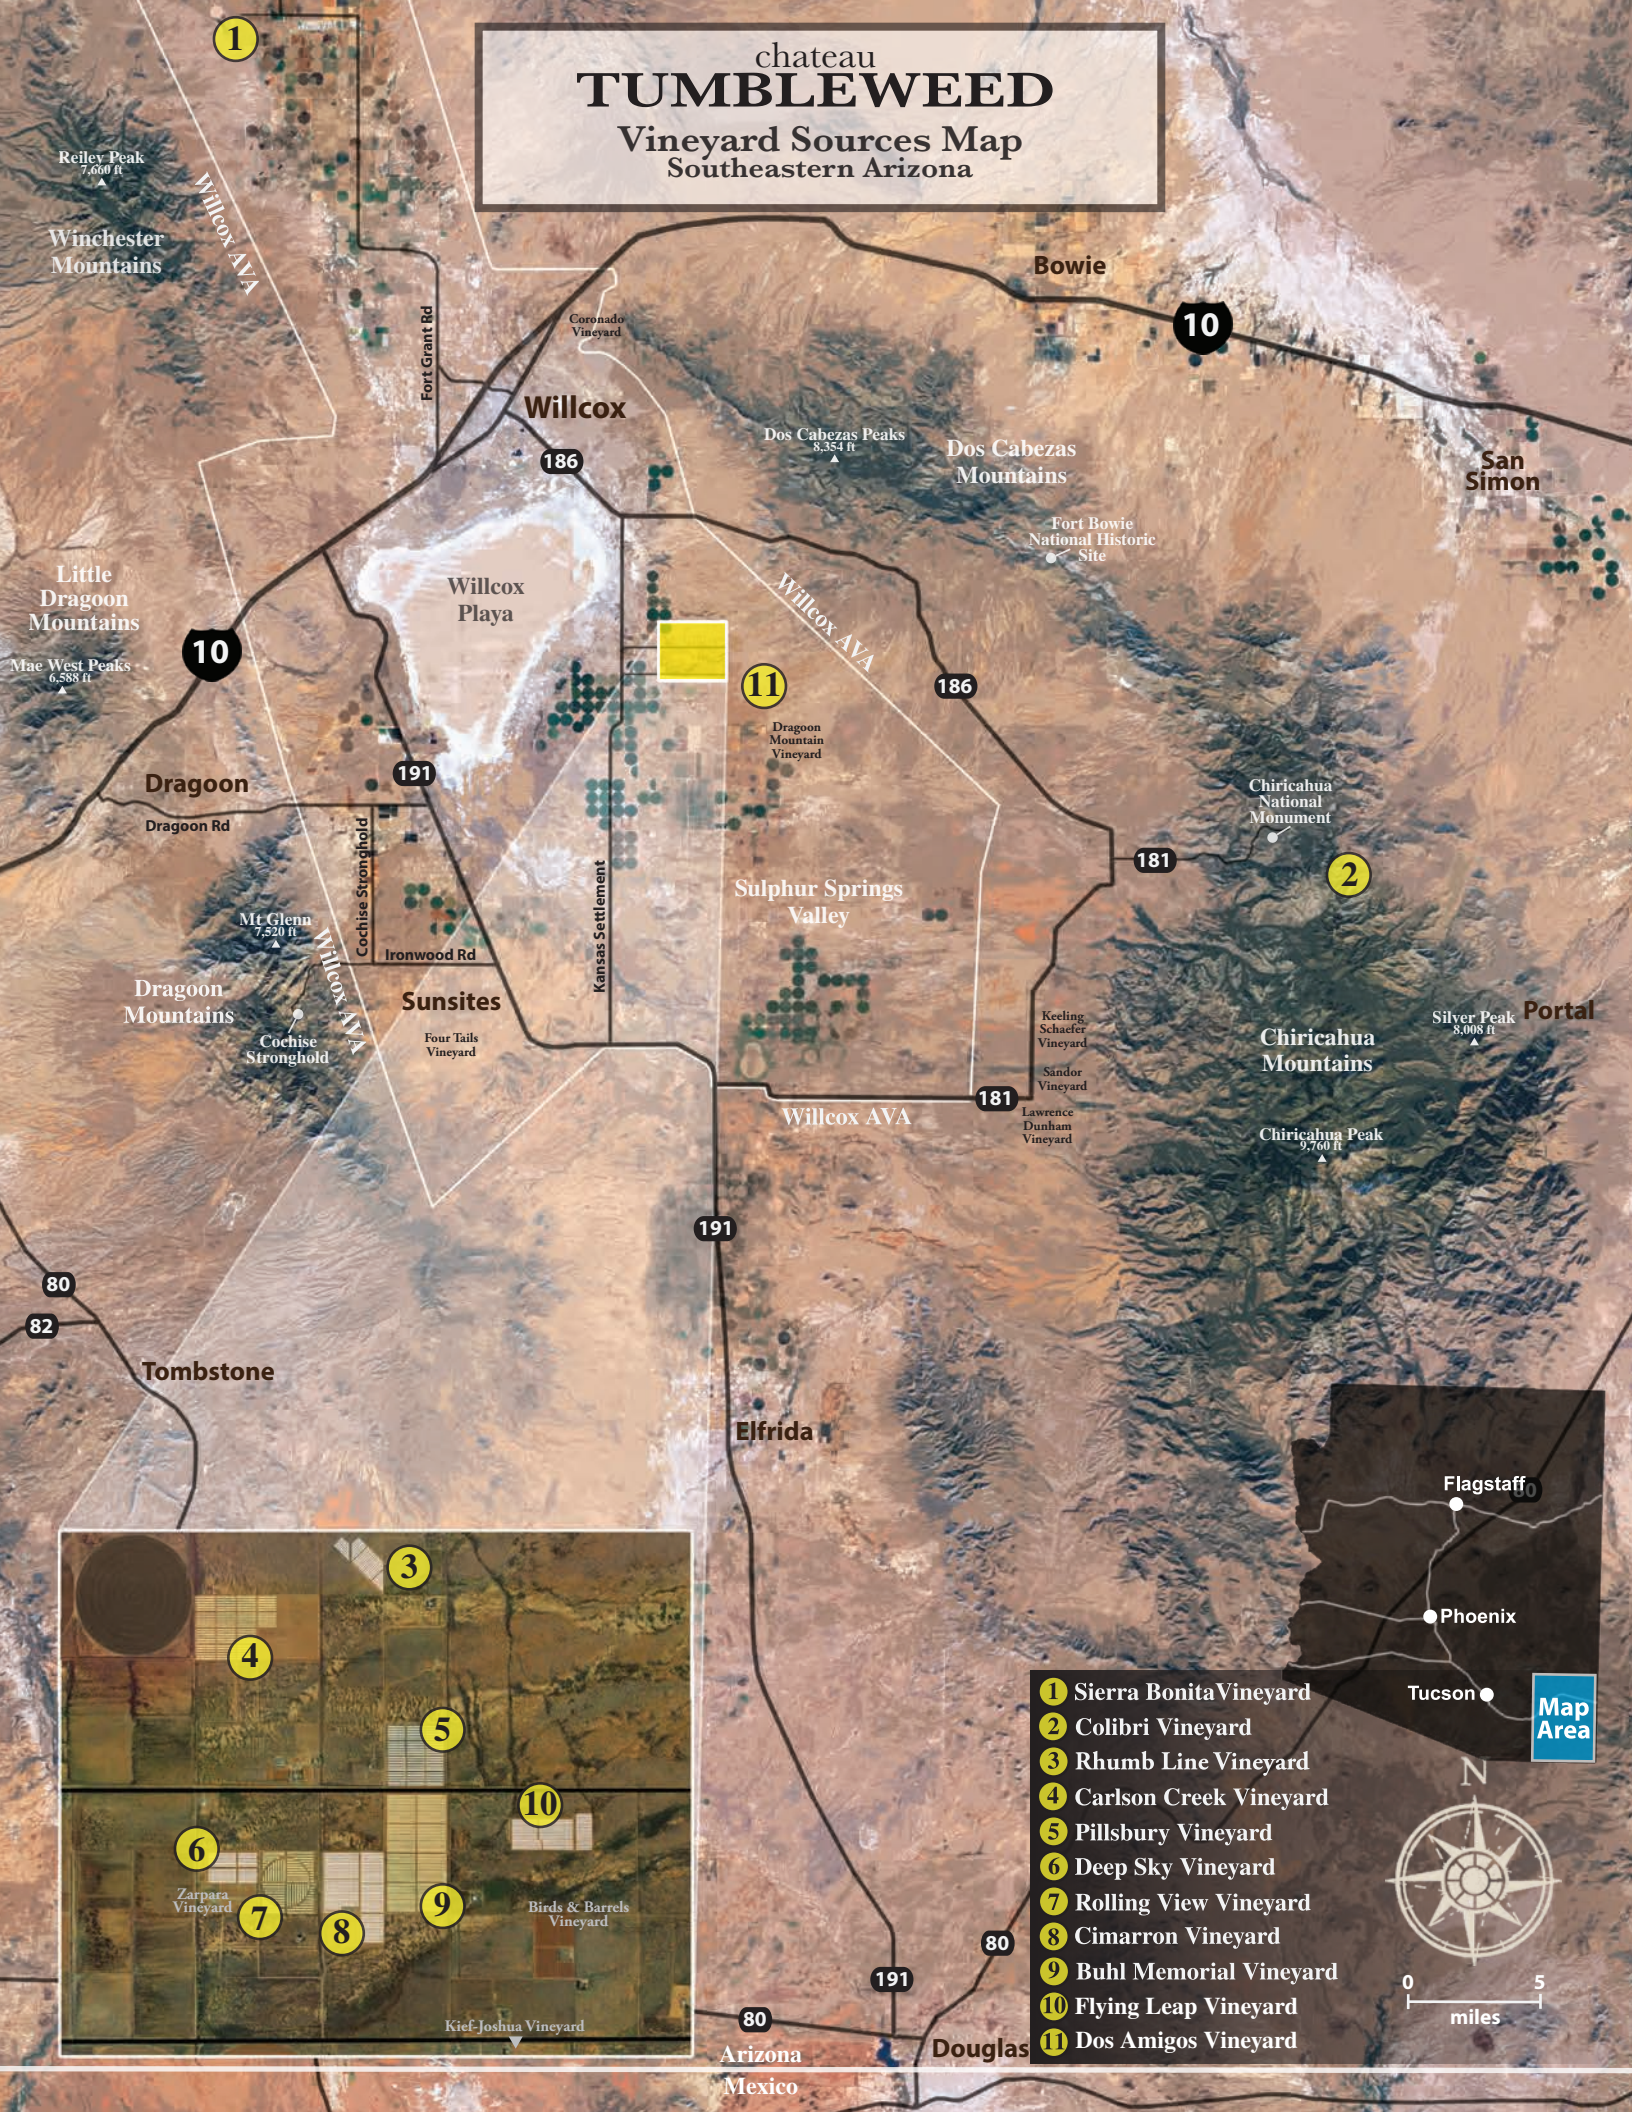

# chateau TUMBLEWEED

## Vineyard Sources Map Southeastern Arizona

- 1** Sierra Bonita Vineyard
- 2** Colibri Vineyard
- 3** Rhumb Line Vineyard
- 4** Carlson Creek Vineyard
- 5** Pillsbury Vineyard
- 6** Deep Sky Vineyard
- 7** Rolling View Vineyard
- 8** Cimarron Vineyard
- 9** Buhl Memorial Vineyard
- 10** Flying Leap Vineyard
- 11** Dos Amigos Vineyard