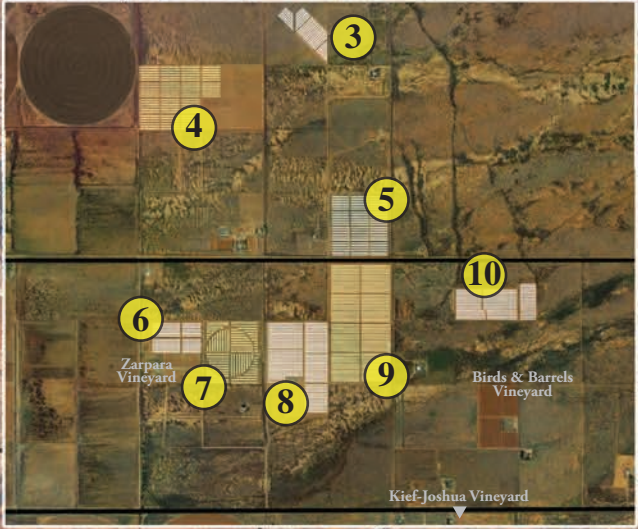

## Vineyard Sources Map Southeastern Arizona

- 1** Sierra Bonita Vineyard
- 2** Colibri Vineyard
- 3** Rhumb Line Vineyard
- 4** Carlson Creek Vineyard
- 5** Pillsbury Vineyard
- 6** Deep Sky Vineyard
- 7** Rolling View Vineyard
- 8** Cimarron Vineyard
- 9** Buhl Memorial Vineyard
- 10** Flying Leap Vineyard
- 11** Dos Amigos Vineyard